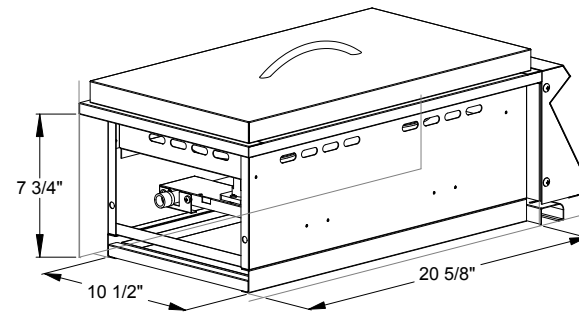

Sizzler Pro Double Side Burner

SKU: SIZPROSB2

NOTES

DISCLAIMER

We recommend adding a 1/4" (.25) to the inner dimension to ensure the unit fits properly in the build out.