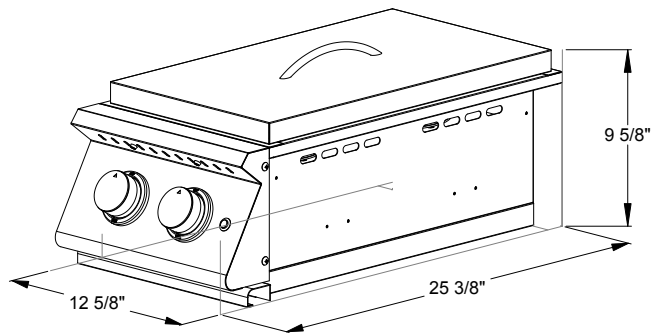

Sizzler Pro Double Side Burner

SKU: SIZPROSB2

NOTES

DISCLAIMER

We recommend adding a 1/4" (.25) to the inner dimension to ensure the unit fits properly in the build out.